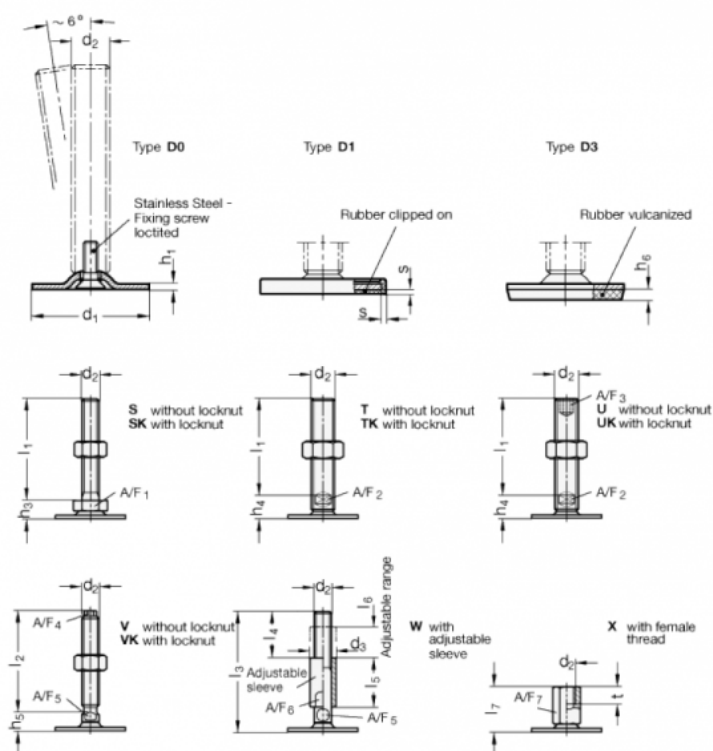

Article number: 204140M1675D0U

Description: E+G levelling foot  
GN 41-40-M16-75-D0-U

Note: U Without nut, Hexagon socket at the top, Wrench flat at the bottom

## Measures

$$A/F2 = 12$$

$$A/F3 = 8$$

$$d1 = 40$$

$$d2 = M16$$

$$h1 = 2$$

$$h4 = 17$$

$$h6 =$$

$$l1 = 75$$

s =